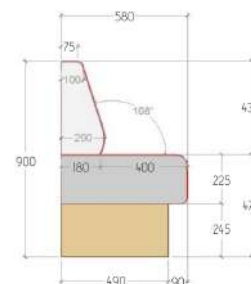

1500mm

2000mm

620mm (Corner)

Button  
Back

Plain  
Back

Bench

**Standard** | Height: 900mm, Depth: 580mm  
**Signature** | Height: 900mm, Depth: 650mm  
*Signature 50mm deeper in depth and is also available as in 3 different heights - 900mm, 1100mm, 1300mm*