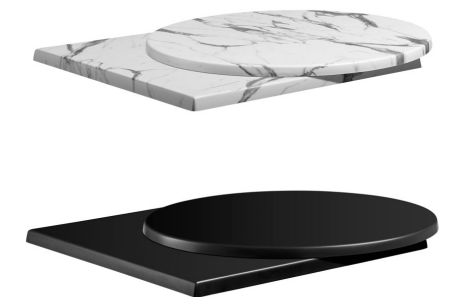

OUTDOOR TABLE TOPS

A selection of table tops made specifically for outdoor use. Couple these with any of our suitable outdoor bases.

Table tops will arrive flat-packed unassembled from table bases to aid with delivery. Fixings to assemble will be provided as required.

Likewood	
700 mm DIA	£132
800 mm DIA	£153
900 mm DIA	£197
1200 mm DIA	£361
690 mm SQ	£90
800 mm SQ	£128
900 mm SQ	£160
1190 x 690 mm	£129
1800 x 690 mm	£284

Robinia Oiled	
600 mm SQ	£100
600 mm DIA	£122
700 mm SQ	£117
700 mm DIA	£141
800 mm SQ	£122
800 mm DIA	£151
1200 x 700 mm	£163
1800 x 700 mm	£287

Compact Colour	
700 mm SQ	POA
700 mm DIA	POA
Available in Anthracite, Taupe, White, Black Marble	

Topalit Classic	
700 mm DIA	£50
800 mm DIA	£54
700 mm SQ	£63
800 mm SQ	£72
1100 x 700 mm	£83
Available in White Marble, Veneto, Maracaibo, Concrete, White, Black	

Topalit Smart	
700 mm DIA	£53
800 mm DIA	£58
700 mm SQ	£72
800 mm SQ	£79
1200 x 800 mm	£116
Available in Cherry, Timber, Concrete, White Marble	

Endura	
600mm Dia	£67
700mm Dia	£74
800mm Dia	£84
900mm Dia	£105
600mm SQ	£72
700mm SQ	£78
800mm SQ	£88
1200 x 70000mm	£116

Only Available with
these bases: Aluminium, Braga,
Fresh

Available in
Carrara Marble or Black

Only Available with
these bases: Aluminium, Braga,
Fresh

100% recycled
material. Maintenance free and
is extremely durable.