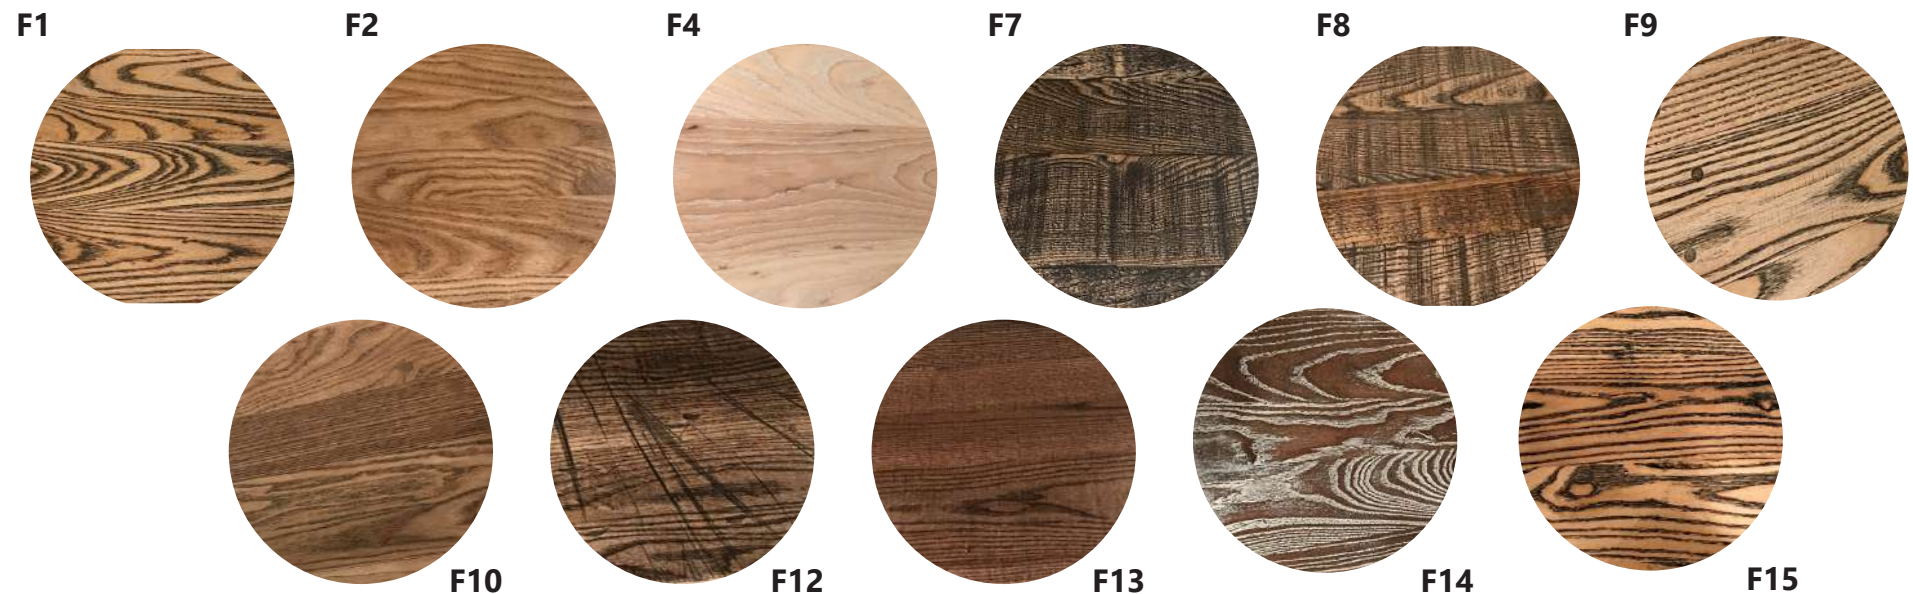

ADDITIONAL FINISHED TABLE TOPS - POA

PRICED ON APPLICATION - GET IN CONTACT WITH A MEMBER OF STAFF