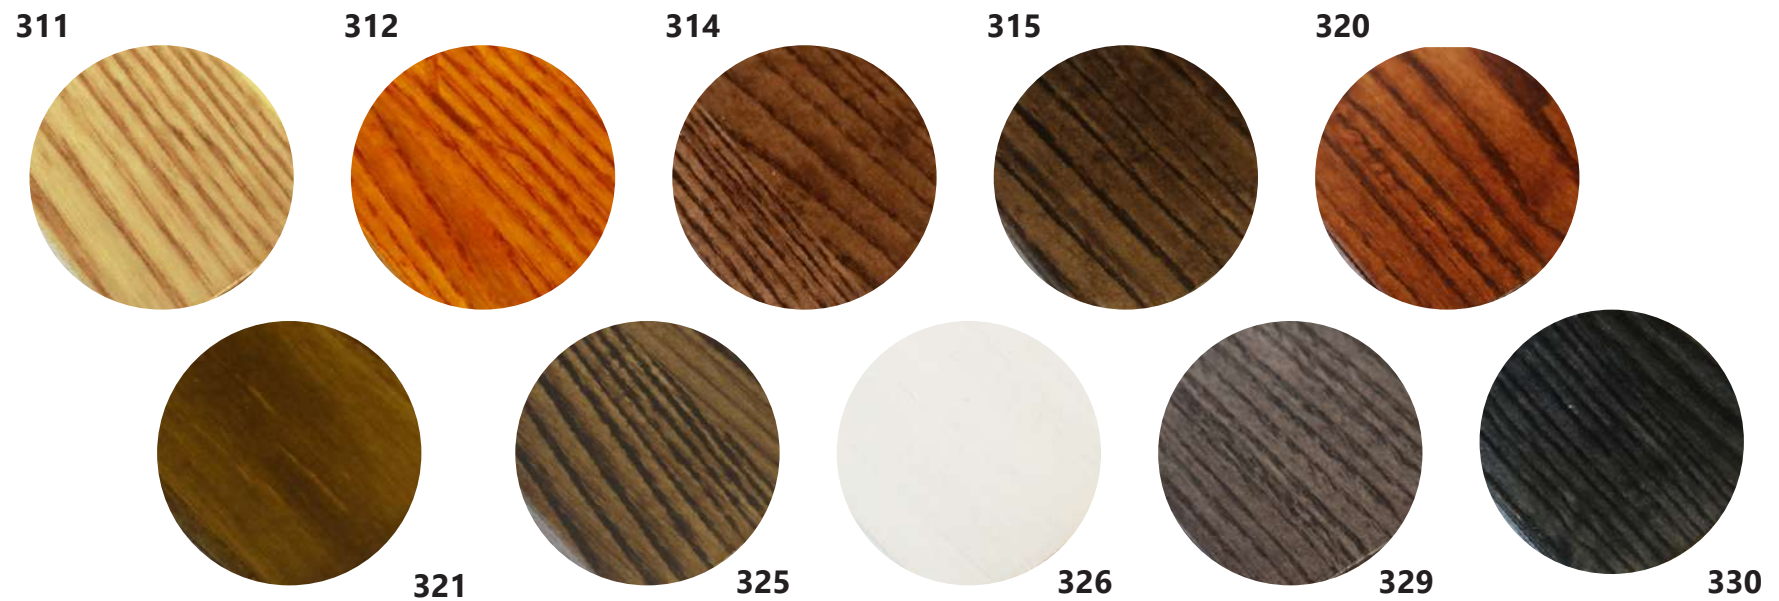

SOLID ASH TABLE TOPS

A premium quality product, our solid Ash table tops combine real solid wood with a stain or finish of your choice. Tops come with a square edge profile as standard, however other edging options are available bespoke on request. Table Top orders will be supplied disassembled from bases when ordered together, to aid with shipping. **All additional finishes POA.**

25mm Thickness

520 mm Dia / SQ	£59
600 mm Dia / SQ	£66
700 mm Dia / SQ	£78
750 mm Dia / SQ	£84
800 mm Dia / SQ	£91
900 mm Dia / SQ	£115
1000 mm Dia / SQ	£131
1050 mm Dia / SQ	£140
1100 mm Dia / SQ	£150
1200 mm Dia / SQ	£174
1500 mm Dia / SQ	£244
1050 mm x 600 mm	£95
1100 mm x 450 mm	£84
1100 mm x 700 mm	£107
1200 mm x 600 mm	£109
1200 mm x 700 mm	£121
1400 mm x 800 mm	£149
1500 mm x 700 mm	£144
1500 mm x 750 mm	£150
1800 mm x 700 mm	£167
1800 mm x 750 mm	£174
1800 mm x 900 mm	£197

WOOD STAIN FINISHES